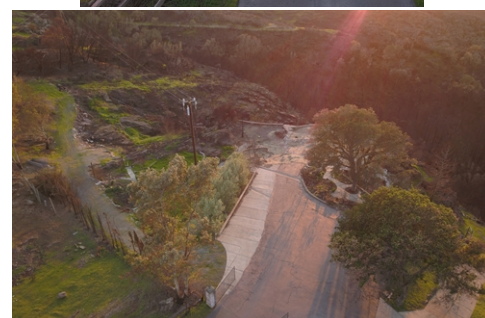

Build your Dream Home with Big Napa Valley Views

\$ 624,000

2806 Monticello Rd., Napa, CA 94558

WEB: 2806Monticello-BigNapaValleyViews.com

- » **MLS #:** 21725478
- » Single Family | Lot: 12 acres
- » 12 Acres of Serene, Expansive Views
- » Located at the base of Mt. George above world renowned Silverado Country Club
- » Relax with Stunning Sunsets and City Lights
- » Build your Dream Home in serenity and luxury
- » Just minutes to downtown

Napa, CA 94558

(707) 258-5200

Offering STUNNING VIEWS for your Dream Home, this 12 acre parcel located on Mt. George above world renowned Silverado Country Club. Panoramic views southwest to Mt. Tamalpais and the Bay, west to the Mayacama Mountains and Napa Valley, north to Mt. St. Helena. City lights, stunning sunsets are your relaxation. Rushing water and quail are your music. Build your Dream Home here in seclusion, serenity, and luxury just minutes from downtown