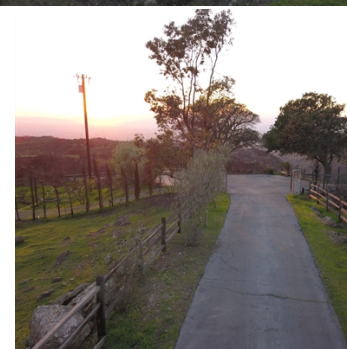

Cynthia Turnbow

(707) 812-3733

cturnbow@cnapavalley.com

<http://www.cynthiaturnbow.com>

**BROKERS
of the
VALLEY**

Coldwell Banker Brokers of the Valley

1775 Lincoln Avenue

Napa, CA 94558

(707) 258-5200